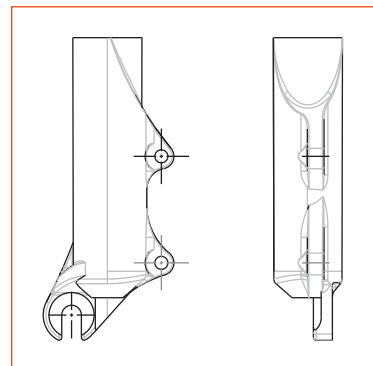

ADAPTER CHART

POST MOUNT FRONT

POST MOUNT REAR

ADAPTER #21

160 mm POST MOUNT
for 203 mm DISC
KIT# 98-15072

ADAPTER #39

180 m POST MOUNT
for 203 mm DISC
KIT# 98-30027

ADAPTER #RP

160 mm POST MOUNT
for 180 mm DISC
KIT# 98-32223

ADAPTER #BX

200 mm POST MOUNT
for 203 mm DISC
KIT# 98-37804

I.S. FRONT

ADAPTER #30

FRONT I.S.
for 203 mm DISC
KIT# 98-15604

ADAPTER #32

FRONT I.S.
for 180 mm DISC
KIT# 98-18640

ADAPTER #38

FRONT I.S. for 160 mm DISC
KIT# 98-15068

I.S. REAR

ADAPTER #23

REAR I.S.
for 203 mm DISC
KIT# 98-15074

ADAPTER #26

REAR I.S.
for 160 mm DISC
KIT# 98-15073

ADAPTER #33

REAR I.S.
for 180 mm DISC
KIT# 98-18642

ADAPTER #38

REAR I.S. for 140 mm DISC
KIT# 98-15068

ADAPTER MATRIX

		ROTOR SIZE				
		140mm (5in)	160mm (6in)	180mm (7in)	203mm (8in)	
MOUNT TYPE	POST MOUNT	140mm (5in)	(DIRECT)	-	-	-
		160mm (6in)	-	(DIRECT)	RP	21
		180mm (7in)	-	-	(DIRECT)	39
		200mm (BOXER 8in)	-	-	-	BX
		203mm (8in)	-	-	-	(DIRECT)
	I.S. MOUNT	Front	-	38	32	30
Rear		38	26	33	23	