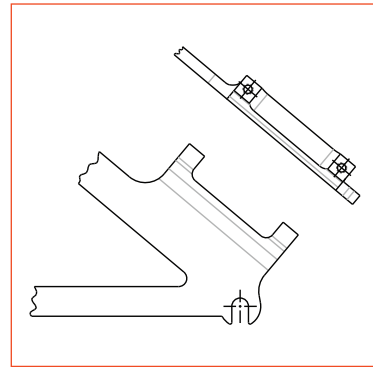

ADAPTER CHART

POST MOUNT FRONT

POST MOUNT REAR

ADAPTER #21

160 mm POST MOUNT
for 203 mm DISC
KIT# 98-15072

ADAPTER #39

180 m POST MOUNT
for 203 mm DISC
KIT# 98-30027

ADAPTER #RP

160 mm POST MOUNT
for 180 mm DISC
KIT# 98-32223

ADAPTER #BX

200 mm POST MOUNT
for 203 mm DISC
KIT# 98-37804

I.S. FRONT

ADAPTER #30

FRONT I.S.
for 203 mm DISC
KIT# 98-15604

ADAPTER #32

FRONT I.S.
for 180 mm DISC
KIT# 98-18640

REAR I.S.
for 180 mm DISC
KIT# 98-18642

ADAPTER #38

REAR I.S. for 140 mm DISC
KIT# 98-15068

ADAPTER MATRIX

		ROTOR SIZE				
		140mm (5in)	160mm (6in)	180mm (7in)	203mm (8in)	
MOUNT TYPE	POST MOUNT	140mm (5in)	(DIRECT)	-	-	-
		160mm (6in)	-	(DIRECT)	RP	21
		180mm (7in)	-	-	(DIRECT)	39
		200mm (BOXER 8in)	-	-	-	BX
		203mm (8in)	-	-	-	(DIRECT)
	I.S. MOUNT	Front	-	38	32	30
Rear		38	26	33	23	