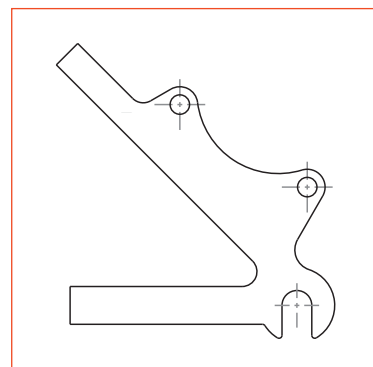

ADAPTER CHART

POST MOUNT FRONT

POST MOUNT REAR

ADAPTER #21

160 mm POST MOUNT
for 203 mm DISC
KIT# 98-15072

ADAPTER #39

180 m POST MOUNT
for 203 mm DISC
KIT# 98-30027

ADAPTER #RP

160 mm POST MOUNT
for 180 mm DISC
KIT# 98-32223

ADAPTER #BX

200 mm POST MOUNT
for 203 mm DISC
KIT# 98-37804

I.S. FRONT

ADAPTER #30

FRONT I.S.
for 203 mm DISC
KIT# 98-15604

ADAPTER #32

FRONT I.S.
for 180 mm DISC
KIT# 98-18640

ADAPTER #38

FRONT I.S. for 160 mm DISC
KIT# 98-15068

I.S. REAR

ADAPTER #23

REAR I.S.
for 203 mm DISC
KIT# 98-15074

ADAPTER #26

REAR I.S.
for 160 mm DISC
KIT# 98-15073

ADAPTER #33

REAR I.S.
for 180 mm DISC
KIT# 98-18642

ADAPTER #38

REAR I.S. for 140 mm DISC
KIT# 98-15068

ADAPTER MATRIX

		ROTOR SIZE				
		140mm (5in)	160mm (6in)	180mm (7in)	203mm (8in)	
MOUNT TYPE	POST MOUNT	140mm (5in)	(DIRECT)	-	-	-
		160mm (6in)	-	(DIRECT)	RP	21
		180mm (7in)	-	-	(DIRECT)	39
		200mm (BOXER 8in)	-	-	-	BX
		203mm (8in)	-	-	-	(DIRECT)
	I.S. MOUNT	Front	-	38	32	30
Rear		38	26	33	23	