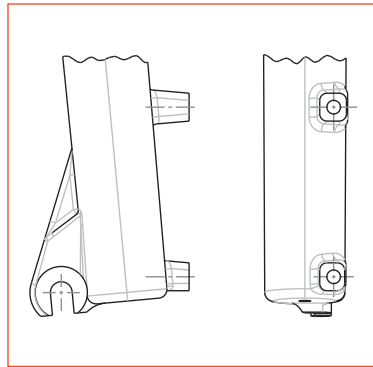

ADAPTER CHART

POST MOUNT FRONT

POST MOUNT REAR

ADAPTER #21

160 mm POST MOUNT
for 203 mm DISC
KIT# 98-15072

ADAPTER #39

180 m POST MOUNT
for 203 mm DISC
KIT# 98-30027

ADAPTER #RP

160 mm POST MOUNT
for 180 mm DISC
KIT# 98-32223

ADAPTER #BX

200 mm POST MOUNT
for 203 mm DISC
KIT# 98-37804

I.S. FRONT

ADAPTER #30

FRONT I.S.
for 203 mm DISC
KIT# 98-15604

ADAPTER #32

FRONT I.S.
for 180 mm DISC
KIT# 98-18640

ADAPTER #38

FRONT I.S. for 160 mm DISC
KIT# 98-15068

I.S. REAR

ADAPTER #23

REAR I.S.
for 203 mm DISC
KIT# 98-15074

ADAPTER #26

REAR I.S.
for 160 mm DISC
KIT# 98-15073

ADAPTER #33

REAR I.S.
for 180 mm DISC
KIT# 98-18642

ADAPTER #38

REAR I.S. for 140 mm DISC
KIT# 98-15068

ADAPTER MATRIX

		ROTOR SIZE				
		140mm (5in)	160mm (6in)	180mm (7in)	203mm (8in)	
MOUNT TYPE	POST MOUNT	140mm (5in)	(DIRECT)	-	-	-
		160mm (6in)	-	(DIRECT)	RP	21
		180mm (7in)	-	-	(DIRECT)	39
		200mm (BOXER 8in)	-	-	-	BX
		203mm (8in)	-	-	-	(DIRECT)
	I.S. MOUNT	Front	-	38	32	30
Rear		38	26	33	23	