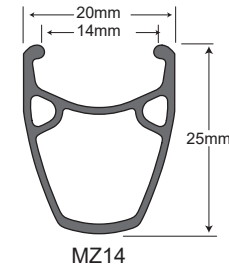

ENVY

ASSAULT

BLACK FLAG

CHARGER

CR18

ESTATE

MZ14

RHYNO