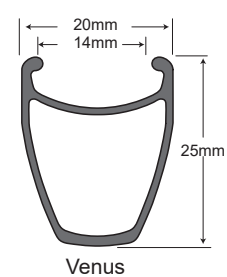

SUNRINGLÉ RIM PROFILES

SUNringlé®

DÜROC

DÜROC SD

HELIX

MULFÜT

INFERNO

MTX

ENVY

ASSAULT

BLACK FLAG

CHARGER

CR18

ESTATE

MZ14

RHYNO

SR25

SWIFT

VENUS

VILLA