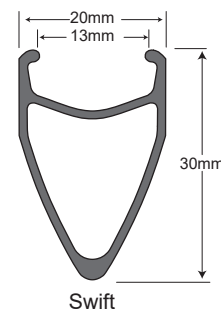

SUNRINGLÉ RIM PROFILES

SUNringlé®

DÜROC

DÜROC SD

HELIX

MULFÜT

INFERNO

MTX

ENVY

ASSAULT

BLACK FLAG

CHARGER

CR18

ESTATE

MZ14

RHYNO

SR25

SWIFT

VENUS

VILLA